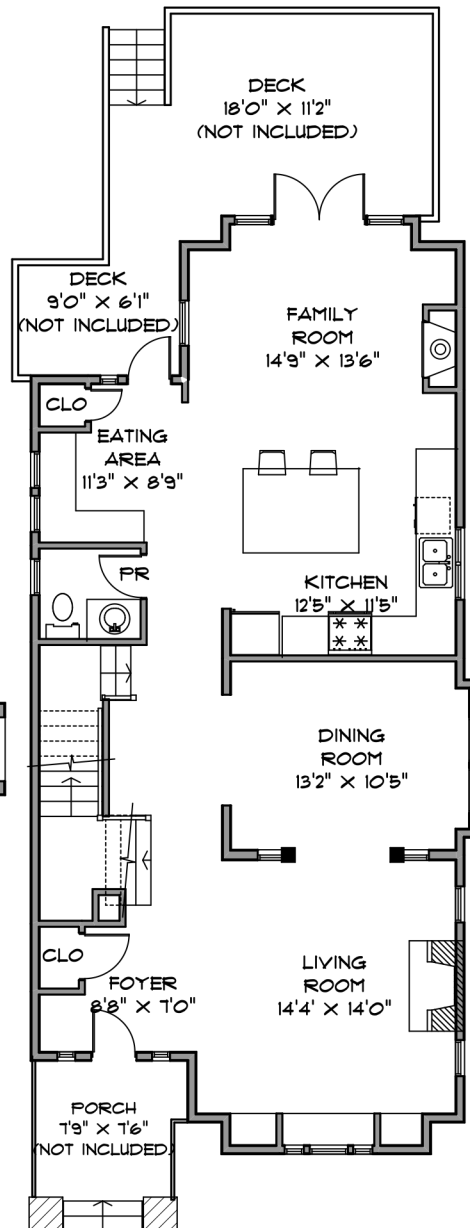

CRAWL SPACE 332
DECKS 284
PORCH 65
GARAGE 501

LOWER LEVEL 738 SQ. FT.
9'0" CEILING

MAIN LEVEL 1146 SQ. FT.
9'0" CEILING

UPPER LEVEL 1121 SQ. FT.
9'0" CEILING

MEASUREMENTS SHOULD BE CONSIDERED APPROXIMATE AND ARE FOR PROMOTIONAL USE ONLY.