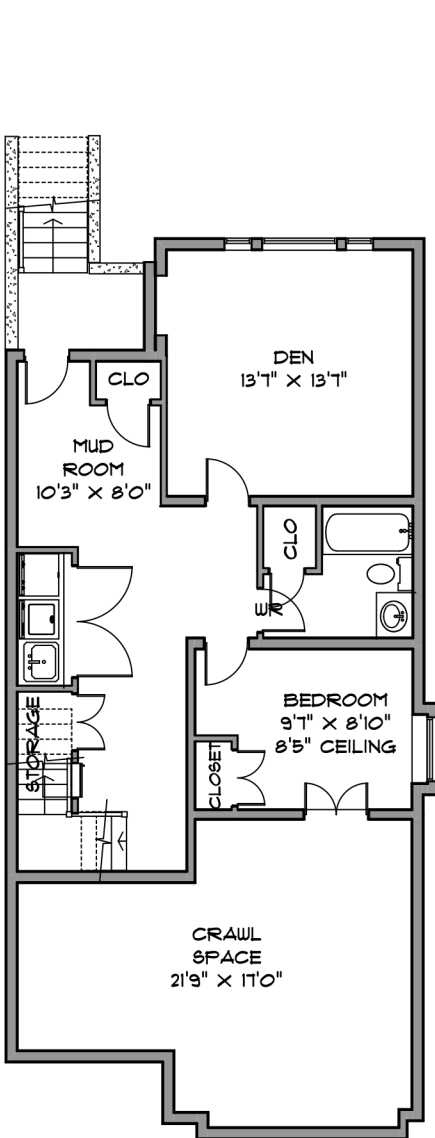

CRAWL SPACE 332
DECKS 284
PORCH 65
GARAGE 501

LOWER LEVEL 738 SQ. FT.
9'0" CEILING

MAIN LEVEL 1146 SQ. FT.
9'0" CEILING

UPPER LEVEL 1121 SQ. FT.
9'0" CEILING

MEASUREMENTS SHOULD BE CONSIDERED APPROXIMATE AND ARE FOR PROMOTIONAL USE ONLY.