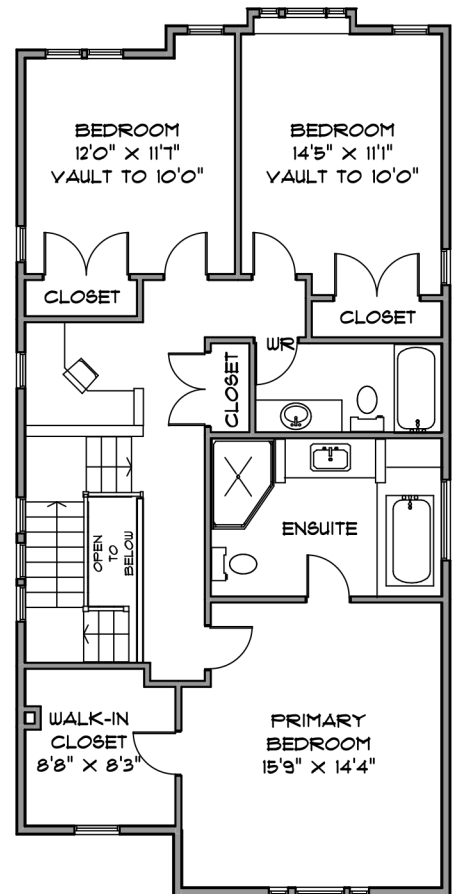

CRAWL SPACE 332
DECKS 284
PORCH 65
GARAGE 501

LOWER LEVEL 738 SQ. FT.
9'0" CEILING

MAIN LEVEL 1146 SQ. FT.
9'0" CEILING

UPPER LEVEL 1121 SQ. FT.
9'0" CEILING

MEASUREMENTS SHOULD BE CONSIDERED APPROXIMATE AND ARE FOR PROMOTIONAL USE ONLY.