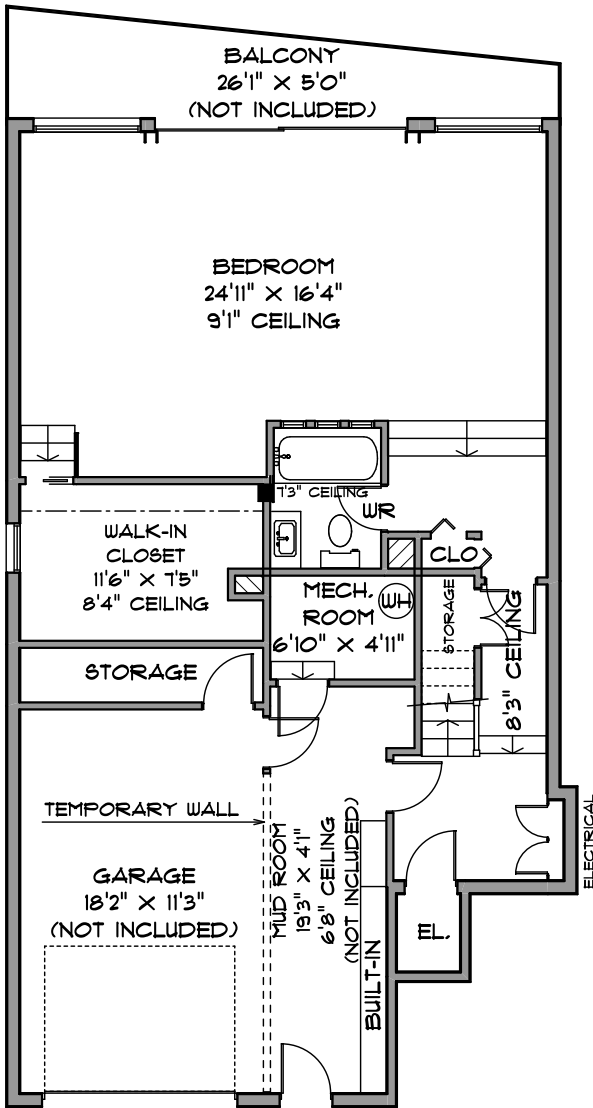

DEXTER REALTY
PAIGE KRAFT
 PERSONAL REAL ESTATE CORPORATION
 604 603 3475

RUTHIE SHUGARMAN
 PERSONAL REAL ESTATE CORPORATION
 604 879 2941

3623 CAMERON AVENUE
VANCOUVER

SQUARE FOOTAGE
 MAIN LEVEL 1043
 UPPER LEVEL 945
 LOWER LEVEL 845
 TOTAL 2833
 MUD ROOM 119
 GRAND TOTAL 2952
 DECK 186
 BALCONIES 202
 GARAGE 229

LOWER LEVEL 845 SQ. FT.

MAIN LEVEL 1043 SQ. FT.

UPPER LEVEL 945 SQ. FT.

MEASUREMENTS SHOULD BE CONSIDERED APPROXIMATE AND ARE FOR PROMOTIONAL USE ONLY.

E & O Insured
 T78-231-6542 FEB. 2024