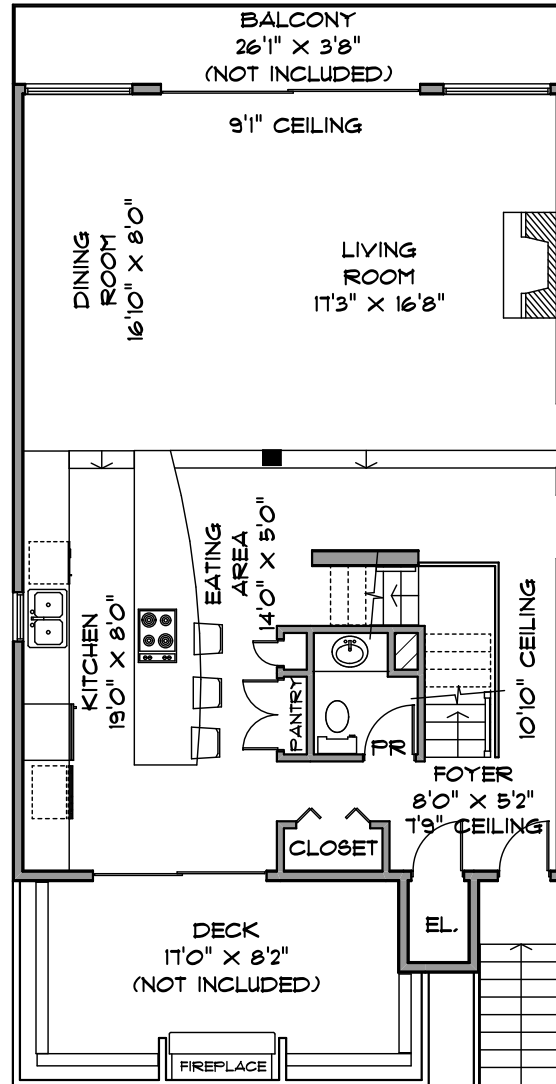

DEXTER REALTY
PAIGE KRAFT
 PERSONAL REAL ESTATE CORPORATION
 604 603 3475

RUTHIE SHUGARMAN
 PERSONAL REAL ESTATE CORPORATION
 604 879 2941

3623 CAMERON AVENUE
VANCOUVER

SQUARE FOOTAGE
 MAIN LEVEL 1043
 UPPER LEVEL 945
 LOWER LEVEL 845
 TOTAL 2833
 MUD ROOM 119
 GRAND TOTAL 2952
 DECK 186
 BALCONIES 202
 GARAGE 229

LOWER LEVEL 845 SQ. FT.

MAIN LEVEL 1043 SQ. FT.

UPPER LEVEL 945 SQ. FT.

MEASUREMENTS SHOULD BE CONSIDERED APPROXIMATE AND ARE FOR PROMOTIONAL USE ONLY.

E & O Insured
 T78-231-6542 FEB. 2024