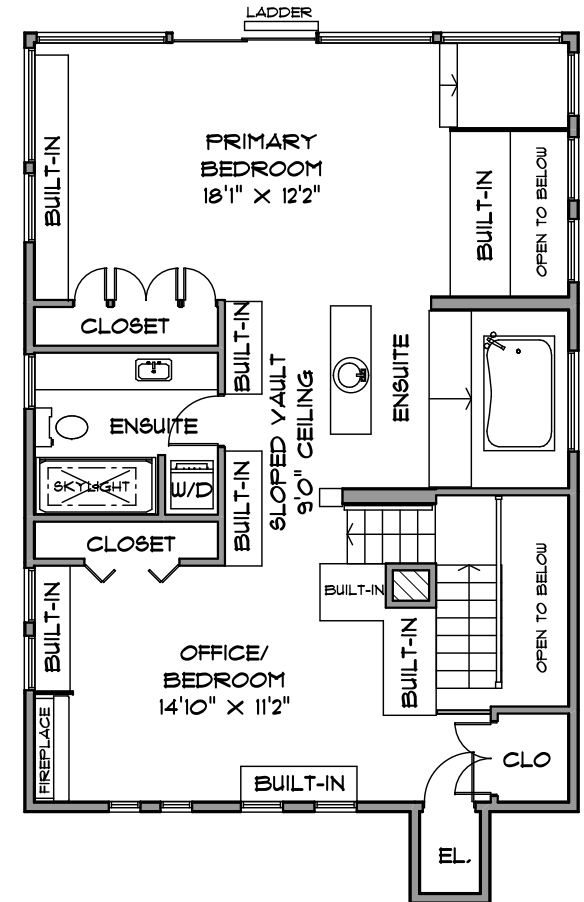

DEXTER REALTY
PAIGE KRAFT
 PERSONAL REAL ESTATE CORPORATION
 604 603 3475

RUTHIE SHUGARMAN
 PERSONAL REAL ESTATE CORPORATION
 604 879 2941

3623 CAMERON AVENUE
VANCOUVER

SQUARE FOOTAGE
 MAIN LEVEL 1043
 UPPER LEVEL 945
 LOWER LEVEL 845
 TOTAL 2833
 MUD ROOM 119
 GRAND TOTAL 2952
 DECK 186
 BALCONIES 202
 GARAGE 229

LOWER LEVEL 845 SQ. FT.

MAIN LEVEL 1043 SQ. FT.

UPPER LEVEL 945 SQ. FT.

MEASUREMENTS SHOULD BE CONSIDERED APPROXIMATE AND ARE FOR PROMOTIONAL USE ONLY.

E & O Insured
 T78-231-6542 FEB. 2024